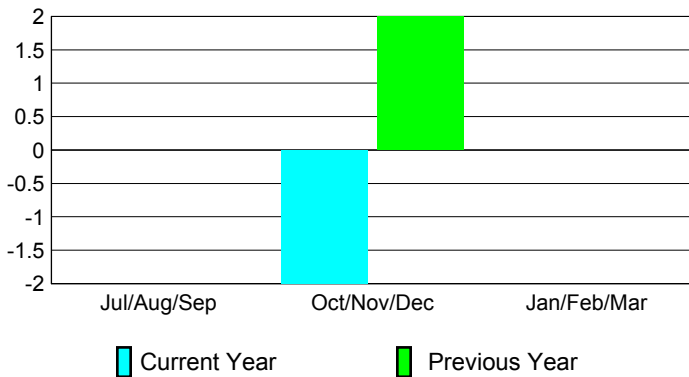

2012-2013 GMT Reports for District (or Undistricted) **District 323D1**

GMT: KAMLESH JAIN

Location: INDIA

GMT CA: 6

CLUBS

Club Results
2012-2013

Clubs
2011-2012

Month	New Club Goal	Actual New Clubs	Actual Dropped Clubs	Gain/Loss of Clubs	Gain/Loss of Clubs
Jul/Aug/Sep	1	0	0	0	0
Oct/Nov/Dec	2	0	-2	-2	2
Jan/Feb/Mar	1				0
Totals	4	0	-2	-2	2

Club Results 2012-2013

Goal, New, Dropped, Gain/Loss

Comparison of Club Gain/Loss

Current Year Compared to the Previous Year

YTD Status Quo Clubs 2012-2013

Status Quo Clubs Compared to Status Quo Members

MEMBERSHIP

Membership Results
2012-2013

Membership
2011-2012

Month	Net Memb Goal	Actual New Memb	Actual Dropped Memb	Gain/Loss of Memb	Gain/Loss of Memb
Jul/Aug/Sep	35	44	-72	-28	28
Oct/Nov/Dec	60	25	-47	-22	50
Jan/Feb/Mar	40				29
Totals	135	69	-119	-50	107

Membership Results 2012-2013

Goal, New, Dropped, Gain/Loss

Comparison of Membership Gain/Loss

Current Year Compared to the Previous Year

Gender Comparison 2012-2013

Jul/Aug/Sep

Oct/Nov/Dec

Jan/Feb/Mar

Male

Female