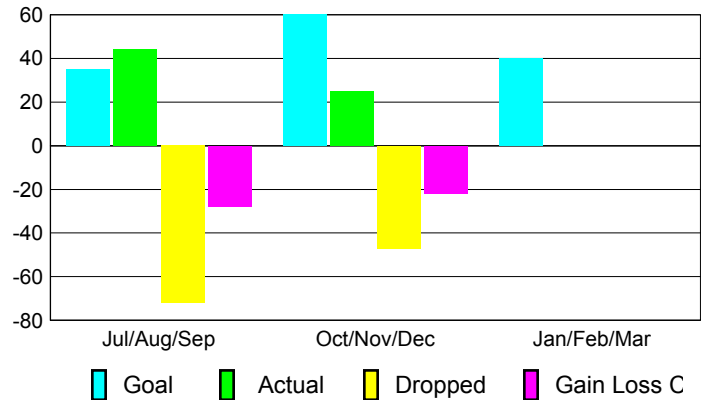

### YTD Status Quo Clubs 2012-2013

Status Quo Clubs Compared to Status Quo Members

## MEMBERSHIP

Membership Results  
2012-2013

Membership  
2011-2012

Month	Net Memb Goal	Actual New Memb	Actual Dropped Memb	Gain/Loss of Memb	Gain/Loss of Memb
Jul/Aug/Sep	35	44	-72	-28	28
Oct/Nov/Dec	60	25	-47	-22	50
Jan/Feb/Mar	40				29
<b>Totals</b>	<b>135</b>	<b>69</b>	<b>-119</b>	<b>-50</b>	<b>107</b>

### Membership Results 2012-2013

Goal, New, Dropped, Gain/Loss

### Comparison of Membership Gain/Loss

Current Year Compared to the Previous Year