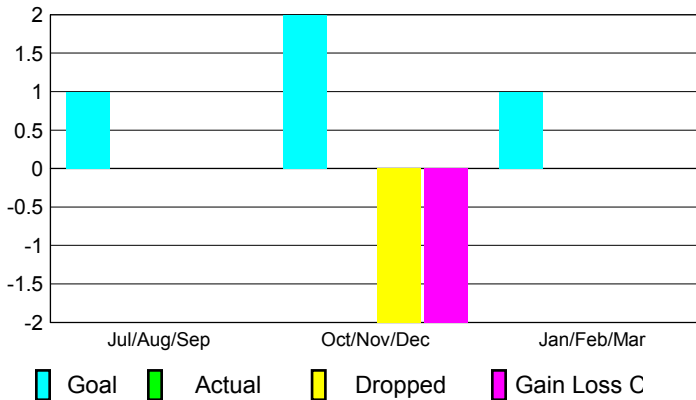

## CLUBS

Club Results  
2012-2013

Clubs  
2011-2012

Month	New Club Goal	Actual New Clubs	Actual Dropped Clubs	Gain/Loss of Clubs	Gain/Loss of Clubs
Jul/Aug/Sep	1	0	0	0	0
Oct/Nov/Dec	2	0	-2	-2	2
Jan/Feb/Mar	1				0
<b>Totals</b>	<b>4</b>	<b>0</b>	<b>-2</b>	<b>-2</b>	<b>2</b>

### Club Results 2012-2013

Goal, New, Dropped, Gain/Loss

### Comparison of Club Gain/Loss

Current Year Compared to the Previous Year