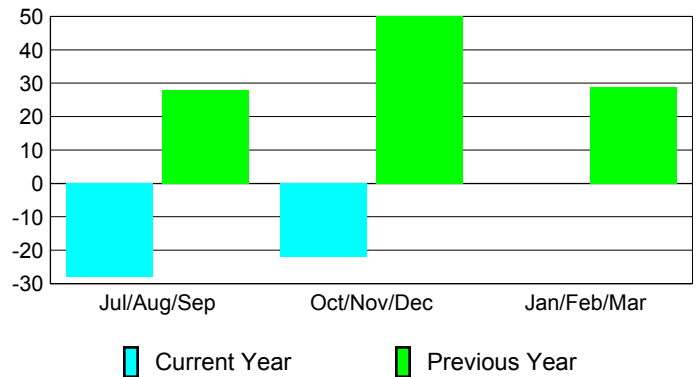

Gender Comparison 2012-2013

Jul/Aug/Sep

Oct/Nov/Dec

Jan/Feb/Mar

Male

Female