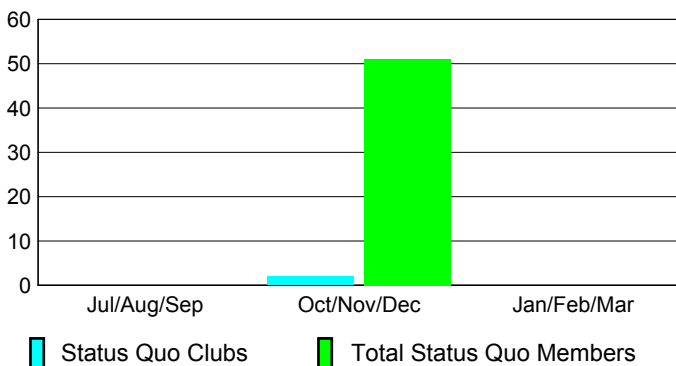

## CLUBS

Club Results  
2012-2013

Clubs  
2011-2012

Month	New Club Goal	Actual New Clubs	Actual Dropped Clubs	Gain/Loss of Clubs	Gain/Loss of Clubs
Jul/Aug/Sep	1	0	0	0	0
Oct/Nov/Dec	2	0	-2	-2	2
Jan/Feb/Mar	1				0
<b>Totals</b>	<b>4</b>	<b>0</b>	<b>-2</b>	<b>-2</b>	<b>2</b>

### Club Results 2012-2013

Goal, New, Dropped, Gain/Loss

### Comparison of Club Gain/Loss

Current Year Compared to the Previous Year

### YTD Status Quo Clubs 2012-2013

Status Quo Clubs Compared to Status Quo Members